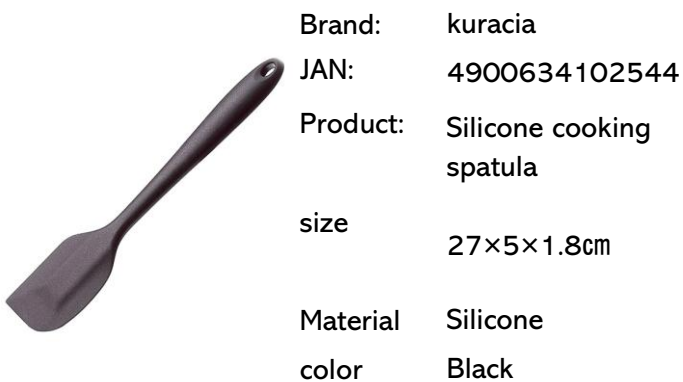

Kitchen

Kitchen Tools

すくいやすい形状